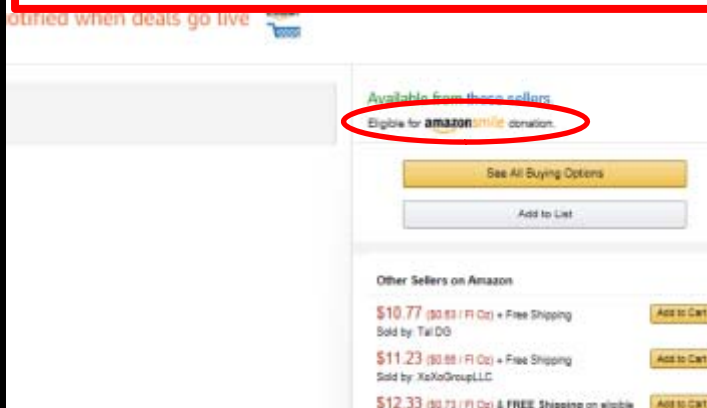

To have Amazon donate to Bellflower Soroptimist when you shop at Amazon

Enter this address in your web browser (or just click on it)

<https://smile.amazon.com>

Just 3 Simple Steps!!!

- 1. Log in** - If you're not already logged in, log in using your regular Amazon info
- 2. Select your charity (1 time)** - On your first visit to smile.amazon.com, you'll be asked to select a charity
 - Enter "Soroptimist International of Bellflower, CA" in the box and hit the **Search** button

- 3. Now just shop (as often as you'd like)** - Smile.amazon.com will show whether the item you're interested in qualifies for a donation (most do).

- This will take you to the following screen. Verify that SIB is shown and hit the **Select** button.