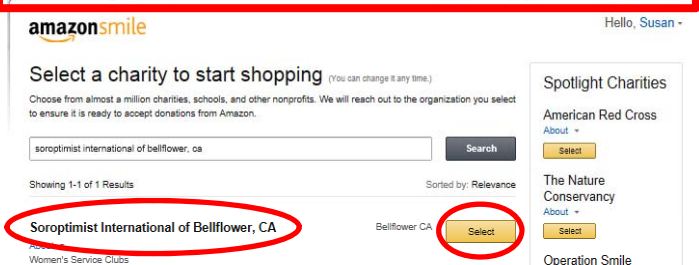

To have Amazon donate to Bellflower Soroptimist when you shop at Amazon

Enter this address in your web browser (or just click on it)

<https://smile.amazon.com>

Just 3 Simple Steps!!!

- 1. Log in** - If you're not already logged in, log in using your regular Amazon info
- 2. Select your charity (1 time)** - On your first visit to smile.amazon.com, you'll be asked to select a charity
 - Enter "Soroptimist International of Bellflower, CA" in the box and hit the **Search** button

- 3. Now just shop (as often as you'd like)** - Smile.amazon.com will show whether the item you're interested in qualifies for a donation (most do).

- This will take you to the following screen. Verify that SIB is shown and hit the **Select** button.