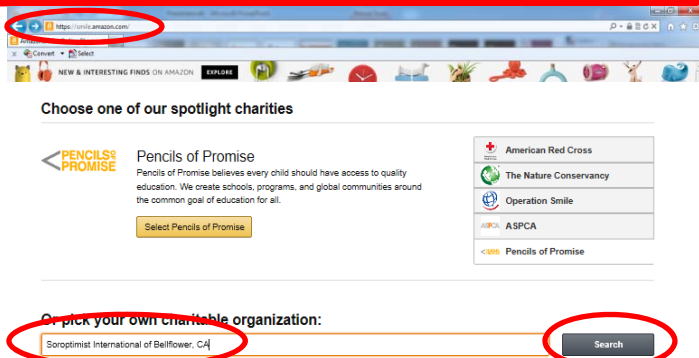

To have Amazon donate to Bellflower Soroptimist when you shop at Amazon

Enter this address in your web browser (or just click on it)

<https://smile.amazon.com>

Just 3 Simple Steps!!!

- 1. Log in** - If you're not already logged in, log in using your regular Amazon info
- 2. Select your charity (1 time)** - On your first visit to smile.amazon.com, you'll be asked to select a charity
 - Enter "Soroptimist International of Bellflower, CA" in the box and hit the **Search** button

- 3. Now just shop (as often as you'd like)** - Smile.amazon.com will show whether the item you're interested in qualifies for a donation (most do).

- This will take you to the following screen. Verify that SIB is shown and hit the **Select** button.